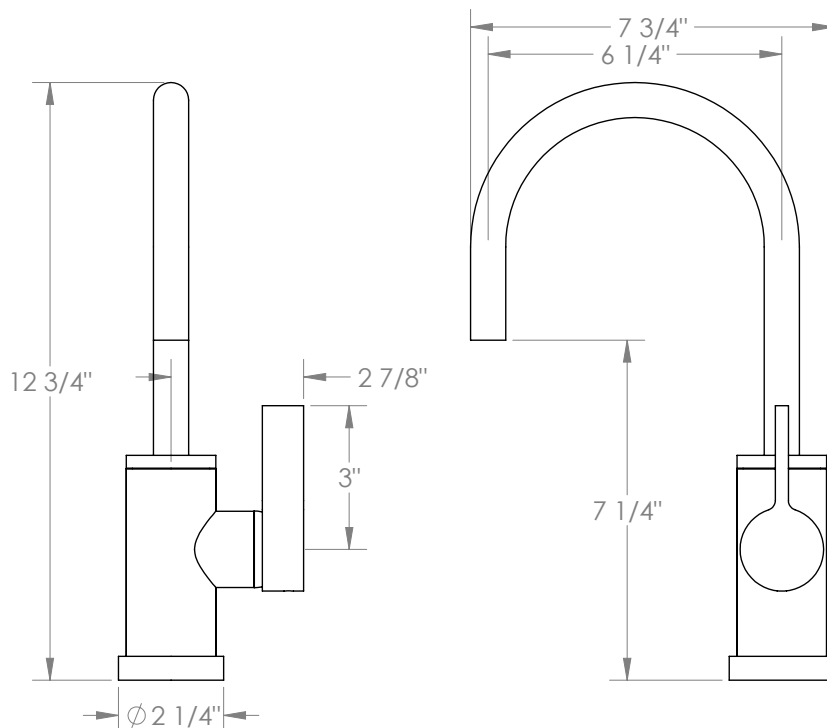

WATERMARK

BROOKLYN, NEW YORK

Blue
37-9.3G-BL2

Deck Mounted, Gooseneck, Monoblock Kitchen
Prep Faucet

- Fits Deck Up To 1-1/2" Thick
- Recommended Mounting Hole: 1-3/8"
- All Lead-Free Brass Construction
- Flow Rate: 1.75 GPM
- Ceramic Mixing Cartridge
- 360° Rotating Spout
- Professional Installation Required

Available in all finishes shown on the [Watermark Designs website](#)

Meets the applicable requirements of ASME A112.18.1-2005/CSA B125.1-05, entitled "Plumbing Supply Fittings".

Watermark Designs reserves the right to make revisions without notice to produce specifications. All product dimensions are nominal.