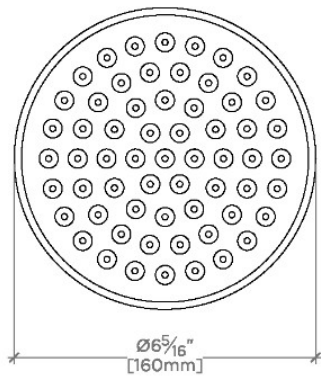

UNIVERSAL

USH106

Universal Classic 6" Showerhead

SHOWN IN UNIVERSAL CLASSIC 6" SHOWERHEAD | USH106

TECHNICAL DETAILS

Adjustable Versus Fixed Spray: Fixed Spray
Inlet Connection Size: 1/2"
Inlet Connection Type: Female Straight Threads with Rubber Washer
Pivot: Y
Primary Material: Brass
Restricted Maximum Flow Rate: 1.75 gpm
Water Pressure Maximum: 85.0 psi
Water Pressure Minimum: 20.0 psi
Water Pressure Recommended: 45.0 psi

CODES & STANDARDS

PRODUCT FEATURES

Made of Brass

Swiveling 6" showerhead

Easy clean rubber nozzles prevent calcium buildup

Stocked in Brass, Chrome and Nickel

Rain showerhead available in 1.75gpm (6.6L/min) flow rate

CERTIFICATIONS

PRODUCT (NOTES)

UNIVERSAL

USH106

Universal Classic 6" Showerhead

CEILING VIEW SCALE: 3"=1'-0"

FRONT VIEW SCALE: 3"=1'-0"

SIDE VIEW SCALE: 3"=1'-0"