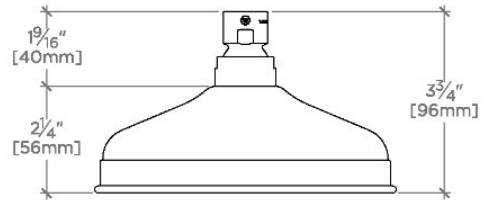

UNIVERSAL

USH106

Universal Classic 6" Showerhead

SHOWN IN UNIVERSAL CLASSIC 6" SHOWERHEAD | USH106

TECHNICAL DETAILS

Adjustable Versus Fixed Spray: Fixed Spray
Inlet Connection Size: 1/2"
Inlet Connection Type: Female Straight Threads with Rubber Washer
Pivot: Y
Primary Material: Brass
Restricted Maximum Flow Rate: 1.75 gpm
Water Pressure Maximum: 85.0 psi
Water Pressure Minimum: 20.0 psi
Water Pressure Recommended: 45.0 psi

CERTIFICATIONS

PRODUCT (NOTES)

UNIVERSAL

USH106

Universal Classic 6" Showerhead

CEILING VIEW SCALE: 3"=1'-0"

FRONT VIEW SCALE: 3"=1'-0"

SIDE VIEW SCALE: 3"=1'-0"