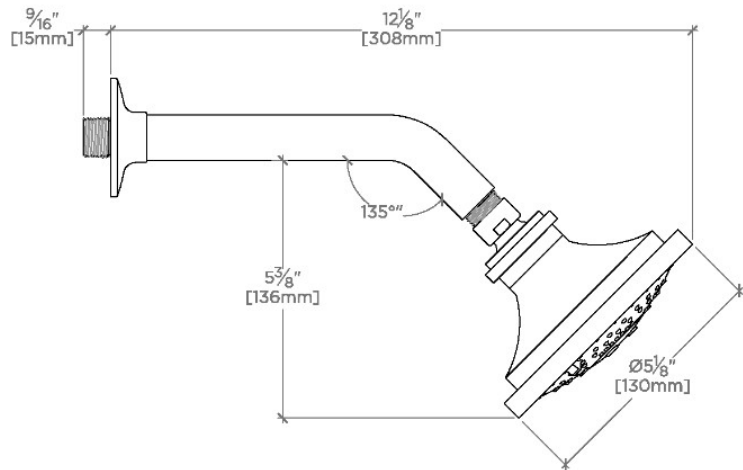

RIVERUN

RRS355

Riverun 5" Showerhead with 8" Wall Mounted 45 Degree Shower Arm

SHOWN IN RIVERUN 5" SHOWERHEAD WITH 8" WALL MOUNTED 45 DEGREE SHOWER ARM | RRS355

TECHNICAL DETAILS

Adjustable Versus Fixed Spray: Adjustable Spray
Fittings Hole Diameter: 1 1/4"
Inlet Connection Size: 1/2"
Inlet Connection Type: Male NPT
Integrated Diverter: N
Pivot: Y
Primary Material: Brass
Restricted Maximum Flow Rate: 1.75 gpm
Water Pressure Maximum: 85.0 psi
Water Pressure Minimum: 20.0 psi
Water Pressure Recommended: 45.0 psi

Features an Adjustable Spray Pattern

Stocked in Nickel, and Brass

Available in 1.75gpm (6.6L/min) flow rate

CERTIFICATIONS

PRODUCT (NOTES)

RIVERUN

RRS355

Riverun 5" Showerhead with 8" Wall Mounted 45 Degree Shower Arm

TOP VIEW SCALE: 3"=1'-0"

FRONT VIEW SCALE: 3"=1'-0"

SIDE VIEW SCALE: 3"=1'-0"