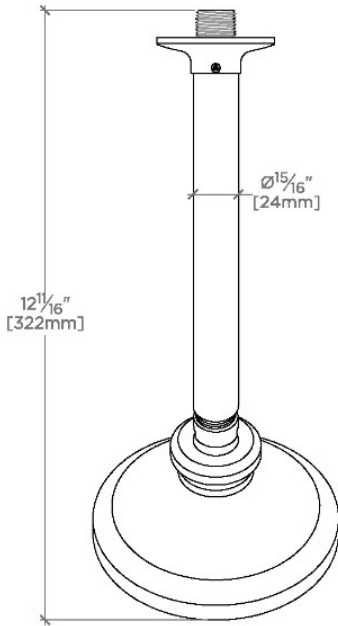

RIVERUN

RRS355

Riverun 5" Showerhead with 8" Wall Mounted 45 Degree Shower Arm

SHOWN IN RIVERUN 5" SHOWERHEAD WITH 8" WALL MOUNTED 45 DEGREE SHOWER ARM | RRS355

TECHNICAL DETAILS

Adjustable Versus Fixed Spray: Adjustable Spray
Fittings Hole Diameter: 1 1/4"
Inlet Connection Size: 1/2"
Inlet Connection Type: Male NPT
Integrated Diverter: N
Pivot: Y
Primary Material: Brass
Restricted Maximum Flow Rate: 1.75 gpm
Water Pressure Maximum: 85.0 psi
Water Pressure Minimum: 20.0 psi
Water Pressure Recommended: 45.0 psi

Features an Adjustable Spray Pattern

Stocked in Nickel, and Brass

Available in 1.75gpm (6.6L/min) flow rate

CERTIFICATIONS

PRODUCT (NOTES)

RIVERUN

RRS355

Riverun 5" Showerhead with 8" Wall Mounted 45 Degree Shower Arm

TOP VIEW SCALE: 3"=1'-0"

FRONT VIEW SCALE: 3"=1'-0"

SIDE VIEW SCALE: 3"=1'-0"