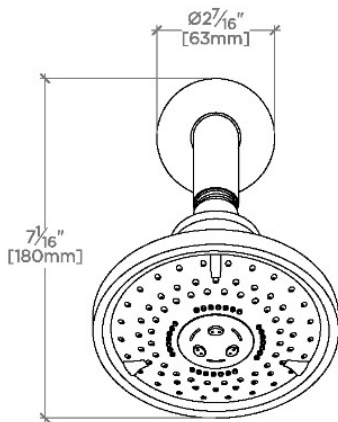

RIVERUN

RRS355

Riverun 5" Showerhead with 8" Wall Mounted 45 Degree Shower Arm

SHOWN IN RIVERUN 5" SHOWERHEAD WITH 8" WALL MOUNTED 45 DEGREE SHOWER ARM | RRS355

TECHNICAL DETAILS

Adjustable Versus Fixed Spray: Adjustable Spray
Fittings Hole Diameter: 1 1/4"
Inlet Connection Size: 1/2"
Inlet Connection Type: Male NPT
Integrated Diverter: N
Pivot: Y
Primary Material: Brass
Restricted Maximum Flow Rate: 1.75 gpm
Water Pressure Maximum: 85.0 psi
Water Pressure Minimum: 20.0 psi
Water Pressure Recommended: 45.0 psi

Features an Adjustable Spray Pattern

Stocked in Nickel, and Brass

Available in 1.75gpm (6.6L/min) flow rate

CERTIFICATIONS

PRODUCT (NOTES)

RIVERUN

RRS355

Riverun 5" Showerhead with 8" Wall Mounted 45 Degree Shower Arm

TOP VIEW SCALE: 3"=1'-0"

FRONT VIEW SCALE: 3"=1'-0"

SIDE VIEW SCALE: 3"=1'-0"