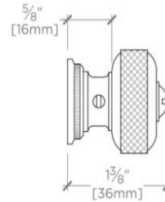

R.W. ATLAS

R.W. Atlas 1 1/4" Round Knob

RWHW01

SHOWN IN R.W. ATLAS 1 1/4" ROUND KNOB| RWHW01

TECHNICAL DETAILS

Hardware Primary Material: Brass

Hardware Shape: Knob

Primary Material: Brass

RWHW01

MOUNTING HARDWARE INCLUDED		
STYLE #	DESCRIPTION	QTY
998945	Service Parts 8-32 1" Truss Head Machine Screw, Combo, Slotted	1
998946	Service Parts 8-32 1/2" Truss Head Machine Screw, Combo, Slotted	1

TOP VIEW SCALE: 6"=1'-0"

FRONT VIEW SCALE: 6"=1'-0"

SIDE VIEW SCALE: 6"=1'-0"