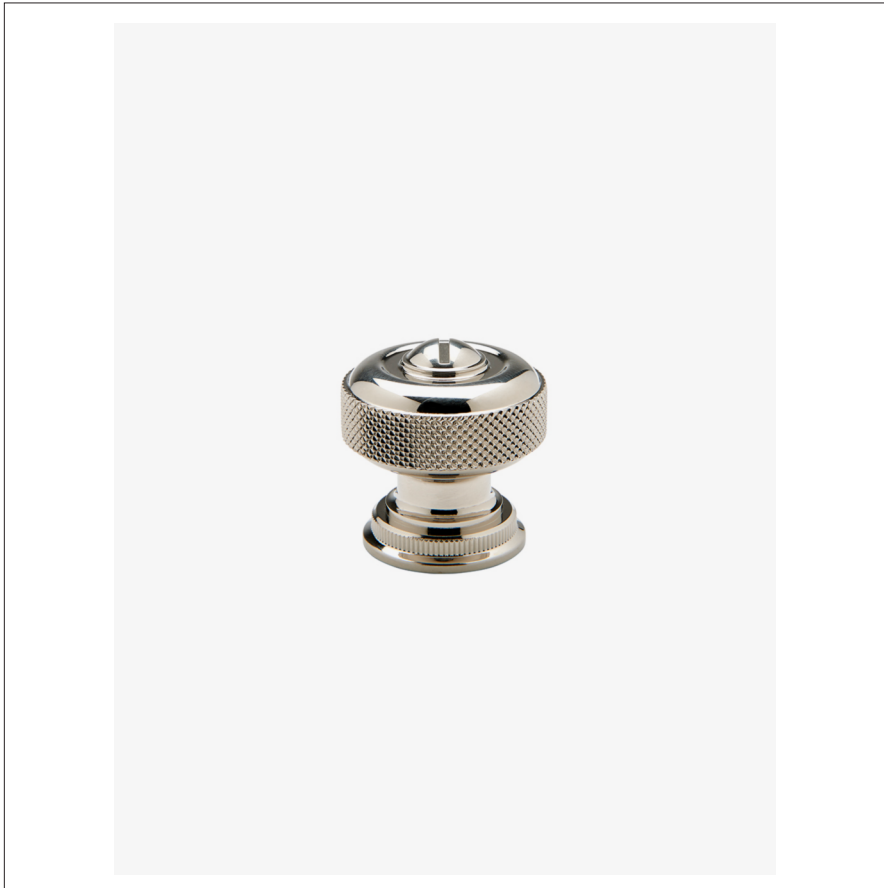

R.W. ATLAS

R.W. Atlas 1 1/4" Round Knob

RWHW01

SHOWN IN R.W. ATLAS 1 1/4" ROUND KNOB| RWHW01

TECHNICAL DETAILS

Hardware Primary Material: Brass

Hardware Shape: Knob

Primary Material: Brass

PRODUCT FEATURES

Solid Brass

Machined

Includes fixing screws

PRODUCT (NOTES)

Replacement Screws available

R.W. ATLAS

R.W. Atlas 1 1/4" Round Knob

RWHW01

MOUNTING HARDWARE INCLUDED		
STYLE #	DESCRIPTION	QTY
998945	Service Parts 8-32 1" Truss Head Machine Screw, Combo, Slotted	1
998946	Service Parts 8-32 1/2" Truss Head Machine Screw, Combo, Slotted	1