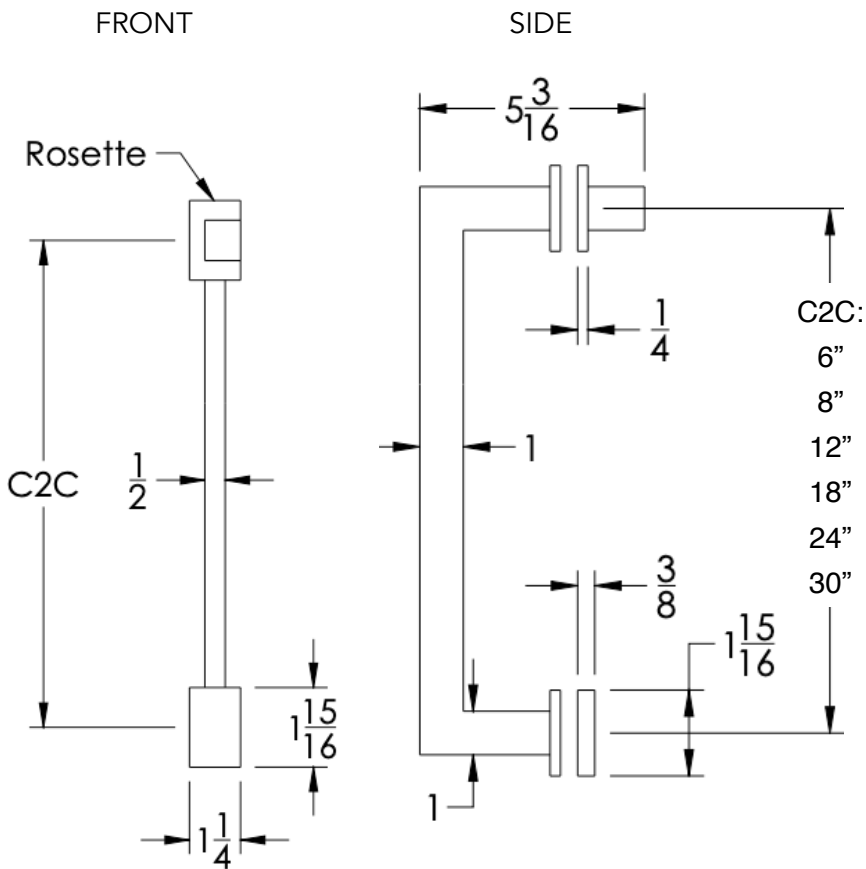

neelnox

LET
THERE
BE **DESIGN.**

FEATURES

- Premium 304 Grade Stainless Steel
- Solid Mount Construction
- Concealed Installation Hardware
- Solid End Cap provided for side opposite to the door for a seamless look

Single Door Handle with Knob

COLLECTION ARGYLE

SINGLE DOOR HANDLE WITH KNOB

Model	Product	Finishes Available
ARG-SDKN-GR <u>XX-XX</u>	Single Door Handle With Knob	Multiple finishes available. Over 23 finishes to choose from.

C2C	MODEL
6"	ARG-SDKN6-GR
8"	ARG-SDKN8-GR
12"	ARG-SDKN12-GR
18"	ARG-SDKN18-GR
24"	ARG-SDKN24-GR
30"	ARG-SDKN30-GR

Installation Notes: Center to center hole drilling dimension are same as mentioned in column. Diameter of glass hole for installation is $\frac{1}{2}$ ".