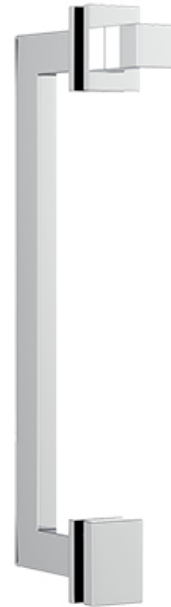

neelnox

LET
THERE
BE **DESIGN.**

FEATURES

- Premium 304 Grade Stainless Steel
- Solid Mount Construction
- Concealed Installation Hardware
- Solid End Cap provided for side opposite to the door for a seamless look

Single Door Handle with Knob

COLLECTION ARGYLE

SINGLE DOOR HANDLE WITH KNOB

Model	Product	Finishes Available
ARG-SDKN-GR <u>XX-XX</u>	Single Door Handle With Knob	Multiple finishes available. Over 23 finishes to choose from.

FINISHES			
Polished (-P)	Antique Copper (-ACOP)	Polished Gold (-PGLD)	
Brushed (-B)	Polished Brass (-PBRS)	Brushed Copper (-BCOP)	
Brushed Gold (-BGLD)	Matte White (-WHT)	Brushed Rose Gold (-BRGD)	
Matte Black (-BLK)	Brushed Modern Bronze (-BMBRZ)	Brushed Black (-BRBLK)	
Oil Rubbed Bronze (-ORB)	Glossy White (-GWHT)	Polished Black (-PBLK)	
Brushed Brass (-BBRS)	Polished Rose Gold (-PRGD)	Antique Nickel (-ANKL)	
Brushed Bronze (-BBRZ)	Unlacquered Brass (-UBRS)	Black Nickel (-NKBL)	
Antique Brass (-ABRS)	Polished Nickel (-PNKL)		

C2C	MODEL
6"	ARG-SDKN6-GR
8"	ARG-SDKN8-GR
12"	ARG-SDKN12-GR
18"	ARG-SDKN18-GR
24"	ARG-SDKN24-GR
30"	ARG-SDKN30-GR

Installation Notes: Center to center hole drilling dimension are same as mentioned in column. Diameter of glass hole for installation is $\frac{1}{2}$ ".