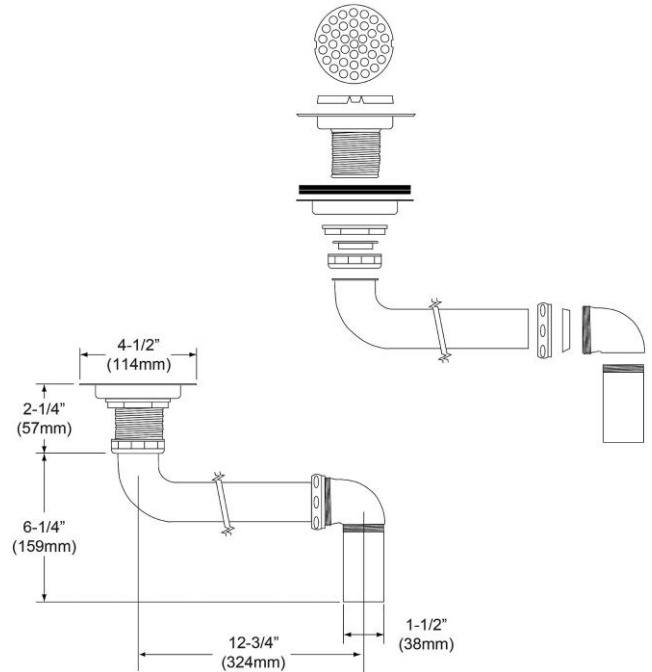

AMERICAN PRIDE. A LIFETIME TRADITION.
Like your family, the Elkay family has values and traditions that endure. For almost a century, Elkay has been a family-owned and operated company, providing thousands of jobs that support our families and communities.

Product Compliance: ADA
ASME A112.18.2/CSA B125.2

[Clean and Care Manual (PDF)](#)
[Installation Instructions (PDF)](#)