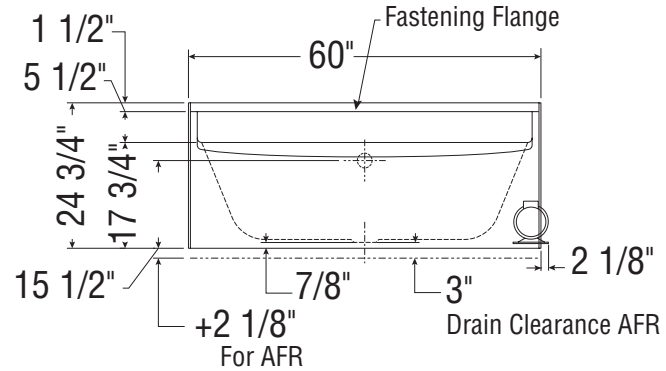

GT-4260 R  
GT-4260 L (shown)

GT-4260 Center Drain

All dimensions are approximate. Structure measurements must be verified against the unit to ensure proper fit.