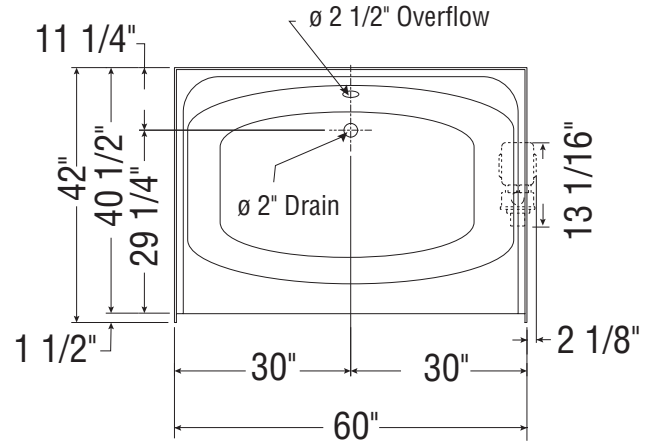

GT-4260 R  
GT-4260 L (shown)

GT-4260 Center Drain

All dimensions are approximate. Structure measurements must be verified against the unit to ensure proper fit.