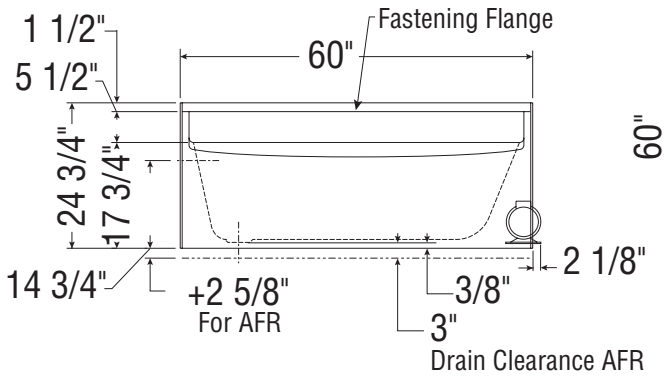

GT-4260 R  
GT-4260 L (shown)

GT-4260 Center Drain

All dimensions are approximate. Structure measurements must be verified against the unit to ensure proper fit.