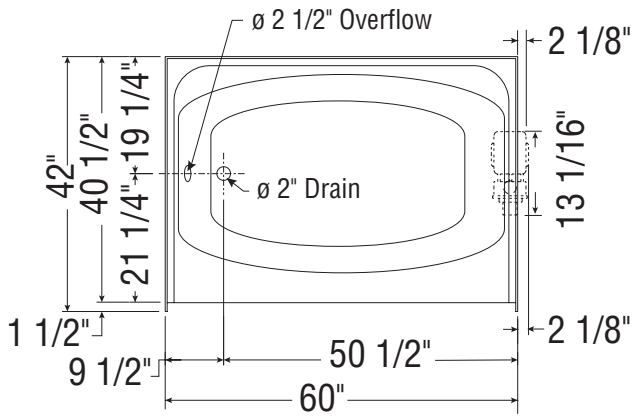

GT-4260 R  
GT-4260 L (shown)

GT-4260 Center Drain

All dimensions are approximate. Structure measurements must be verified against the unit to ensure proper fit.